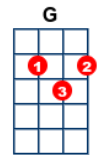

Ashby Canal

SPA STRUMMERS DJ 19/05/22 V3 1/2

Spruce Bringsteen Thomas S. Allen apologies to Erie Canal

<https://www.youtube.com/watch?v=Koj5yGigFNU>

Richard to pick intro banjo uke

[Em] I've got a [D] mule, and her [G] name is [Em] Sal
[Em] Fifteen miles on the [B7] Ashby Ca-[Em]nal
She's a [Em] good ol' [D] worker an' a [G] good ol' [Em] pal
[Em] Fifteen miles on the [B7] Ashby Ca-[Em]nal

We've [G] hauled some barges in our [D] day
[Am] Filled with lumber, coal, and [Em] hay
[Em] And we know [D] every [G] inch of the [Em] way
[Em] From Ashby to [B7] Snare-[Em]stone

[G] Low bridge, everybody [D] down
[G] Low bridge, for we're comin' [D] through a [Em] town
And you'll al-[Em]ways know your neigh-[D]bour
You'll al-[G]ways know your [Em] pal
[Em] If you've ever navigated on the [B7] Ashby Ca-[Em]nal

[G] Git up there, mule, here [D] comes a lock
[Am] We'll make Rome 'bout six o'-[Em]clock
[Em] One more [D] trip and [G] back we'll [Em] go
[Em] Right back home to [B7] Snare-s-[Em]-tone

[G] Low bridge, everybody [D] down
[G] Low bridge, for we're comin' [D] through a [Em]
town And you'll al-[Em]ways know your neigh-
[D]bour
You'll al-[G]ways know your [Em] pal
[Em] If you've ever navigated on the [B7] Ashby Ca-[Em]nal

[G] Low bridge, everybody [D] down
[G] Low bridge, for we're comin' [D] through a [Em]
town And you'll al-[Em]ways know your neigh-
[D]bour
You'll al-[G]ways know your [Em] pal
[Em] If you've ever navigated on the [B7] Ashby Ca-[Em]nal