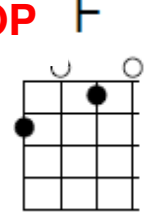

Count On Me Bruno Mars

SPA STRUMMERS PAGE 1/2
FOR UKULELE - DJ V2 08/02/17

INTRO C Em Am G F G7

ooooooooh ooooooo - oo yeah yeah

C Em
If you ever find yourself stuck in the middle of the sea

Am G F
I'll sail the world to find you

C Em
If you ever find yourself lost in the dark and you can't see

Am G F
I'll be the light to guide you

Dm Em
Find out what we're made of

F G STOP F
When we are called to help our friends in need

chorus C Em Am G
You can count on me like 1, 2, 3 I'll be there

Bridge

You'll always have my shoulder when you cry ^{Dm} ^{Em} ^{Am} ^G

I'll never let go, Never say goodbye (you know) ^{Dm} ^{Em} ^F ^G **STOP**

chorus

You can count on me like 1, 2, 3 I'll be there ^C ^{Em} ^{Am} ^G