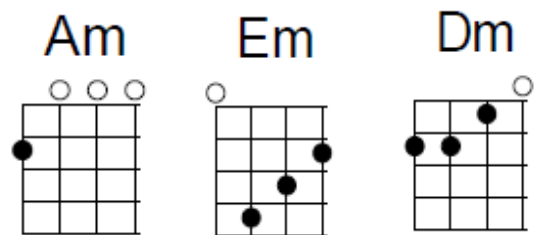

Count On Me Bruno Mars

SPA STRUMMERS PAGE 1/2
FOR UKULELE - DJ V2 08/02/17

INTRO C Em Am G F G7

ooooooooh ooooooo - oo yeah yeah

C Em
If you ever find yourself stuck in the middle of the sea

Am G F
I'll sail the world to find you

C Em
If you ever find yourself lost in the dark and you can't see

Am G F
I'll be the light to guide you

Dm Em
Find out what we're made of

F G STOP F
When we are called to help our friends in need

chorus C Em Am G
You can count on me like 1, 2, 3 I'll be there

If you're tossin' and you're turnin' and you just can't fall asleep

Am G F
I'll sing a song beside you

C Em
And if you ever forget how much you really mean to me

<https://www.youtube.com/watch?v=4JNtAtGGNRU>

Bridge

You'll always have my shoulder when you cry ^{Dm} ^{Em} ^{Am} ^G

I'll never let go, Never say goodbye (you know) ^{Dm} ^{Em} ^F ^G **STOP**

chorus

You can count on me like 1, 2, 3 I'll be there ^C ^{Em} ^{Am} ^G