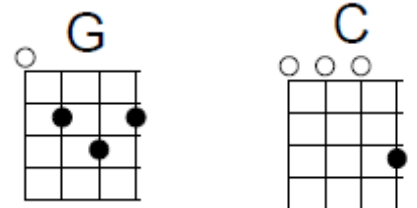

C Em
I can count on you like 4, 3, 2

Am G
And you'll be there

F C
'cause that's what friends are supposed to do oh yeah

C Em Am G F G
ooooooooh, ooooooo - ooo yeah yeah

Verse 2 C

If you're tossin' and you're turnin' and you just can't fall asleep

Am G F
I'll sing a song beside you

C Em
And if you ever forget how much you really mean to me

<https://www.youtube.com/watch?v=4JNtAtGGNRU>