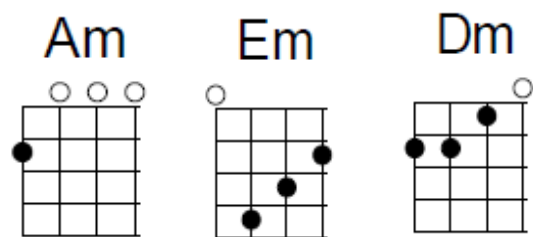

Count On Me

Bruno Mars

SPA STRUMMERS PAGE 1/2
FOR UKULELE - DJ V1 30/11/16

INTRO C Em Am G F G7

ooooooooh oooooooo - oo yeah yeah

C ^{1,2,3,4} If you ever find yourself stuck in the middle of the sea Em ^{1,2,3,4}

Am ^{1,2} I'll sail the world to find you G ^{1,2} F ^{1,2,3,4}

C If you ever find yourself lost in the dark and you can't see Em

Am I'll be the light to guide you G F

Dm Find out what we're made of Em

F When we are called to help our friends in need G STOP F

C Em oooooooooh, oooooooo - ooo yeah yeah Am G F G

Verse2 C If you're tossin' and you're turnin and you just can't fall asleep Em

Am I'll sing a song beside you G F

C And if you ever forget how much you really mean to me Em

I'll never let go, Never say goodbye (you know) **STOP**

chorus

You can count on me like 1, 2, 3 I'll be there

And I know when I need it

I can count on you like 4, 3, 2

And you'll be there

'cause that's what friends are supposed to do oh yeah