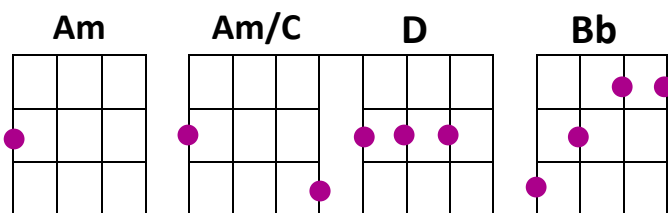

Chip Van Song aka The Spa Strummers' Chip Van Emergency Ballad V2

Intro

Lead uke only 'Smoke on the Water' riff x2 **ukes played as percussion**

Plus Bass in quavers ||: A ↓ AAA AAAA | AAAA AAAA | AAAA **DDDC** | x AAA AAAA :||

Strumming: D DUDUDU | D DUDUDU

Am 1 STRUM **Am/C** 1 STRUM **D** **Am**

V1 We went off to the Dasset Hills – Spa Strummers, in-vided to play

Am 1 STRUM **Am/C** 1 STRUM **D** **Am**

4 sets at Avon Dasset Show and it was such a beautiful day.

Am 1 STRUM **Am/C** 1 STR **D** **Am**

We were playin' and lookin' out from our desig – nated mar-quee

Am 1 STRUM **Am/C** 1 **D** **Am**

All was happy and bright, when on our left, what was it that we could see?

CHORUS **D**

Smoke from the chip van

Am **Am/C** **Am** | **Am** **Am/C** **Am**

And it was getting high

D **Bb** **STOP**

Smoke from the chip van

Riff x2 Lead and Bass only (Tapped ukes)

Am 1 STRUM **Am/C** 1 STR **D** **Am**