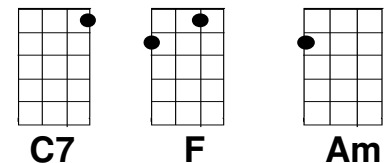

When we [G] finally kiss good night, How I [D7] hate going out in the [G] storm.
But if you really hold me tight, [C7] All the way [D7] home I'll be [G] warm. [G7]

Oh, the [C] fire is [G] slowly [C] dying, And my [G] dear we're still [G7] good-bye-ing
But as [Dm] long as you love me so,
Let it [G] snow, let it [G7] snow, let it [C] snow.

When we [G] finally kiss good night, How I [D7] hate going out in the [G] storm.
But if you really hold me tight, [C7] All the way [D7] home I'll be [G] warm. [G7]

Oh, the [C] fire is [G] slowly [C] dying, And my [G] dear we're still [G7] good-bye-ing
But as [Dm] long as you love me so,
Let it [G] snow, let it [G7] snow, let it [C] snow.
Let it [G] snow, let it [G7] snow, and [C] snow. **(DON'T STOP)**

You'd (C) better watch out, you (F) better not cry,
You'd (C) better not pout, I'm (F) telling you why.
(C) Santa (Am) Claus is (F) coming (G) to (C) town

He's (C) making a list, he's (F) checking it twice,
He's (C) gonna find out who's (F) naughty or nice.
(C) Santa (Am) Claus is (F) coming (G) to (C) town