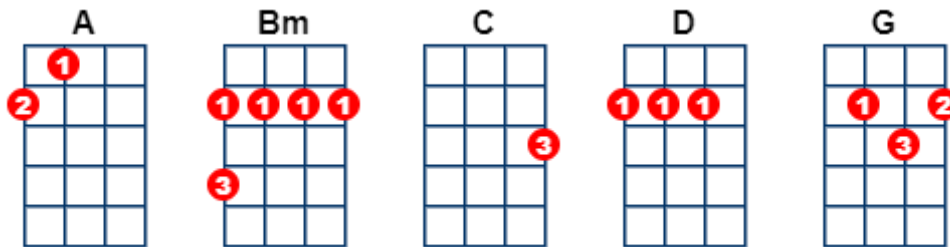

Friday I'm In Love [D]

key:D,

artist:The Cure

writer:Robert Smith

Scroll Stop **5** **Chords:** Hide Top Right

The Cure: <https://www.youtube.com/watch?v=P3Bg7yDUVnI>

(in Eb so Capo on fret 1)

[\[D\]](#) I don't care if [\[G\]](#) Monday's blue

[\[D\]](#) I don't care if [\[G\]](#) Monday's blue

[D] Tuesday's grey and [A] Wednesday too
[Bm] Thursday I don't [G] care about you, it's [D] Friday I'm in
[A] love

[D] Monday you can [G] hold your head
[D] Tuesday Wednesday [A] stay in bed
or [Bm] Thursday watch the [G] walls instead
It's [D] Friday I'm in [A] love
[G] Saturday [A] (stop) wait and [Bm] Sunday always
[G] comes too late but [D] Friday never [A] hesitate
[Bm] Dressed up to the [C] eyes, it's a wonderful [D] surprise
to see your [A] shoes and your spirits [Bm] rise
Throwing out your [C] frown, and just smiling at the [D] sound
and as sleek as a [A] shriek, spinning round and [Bm] round
Always take a big [C] bite, it's such a gorgeous [D] sight
to see you [A] eat in the middle of the [Bm] night
You can never get [C] enough, enough of this [D] stuff,
It's Friday, [A] I'm in love (straight back in)
[D] I don't care if [G] Monday's blue, [D] Tuesday's grey and [A]
Wednesday too
[Bm] Thursday I don't [G] care about you, it's [D] Friday I'm in
[A] love
[D] Monday you can [G] fall apart, [D] Tuesday, Wednesday [A]
break my heart
[Bm] Thursday doesn't [G] even start it's [D] Friday I'm in [A]
love
[D] I don't care if [G] Monday's blue
[D] Tuesday's grey and [A] Wednesday too
[Bm] Thursday I don't [G] care about you, it's [D] Friday I'm in
[A] love [D]*