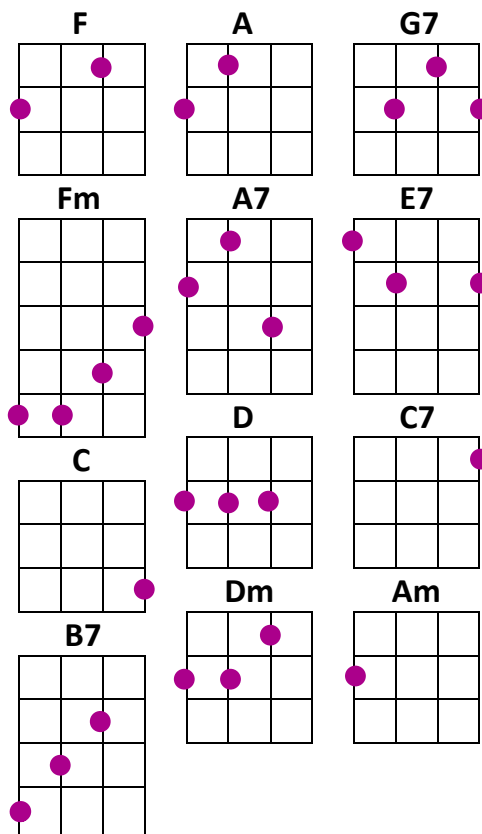

**Please join in when the chorus starts**

**Gentle strumming please: No nails, no picks, no lead, no bass – Do not pass Go!!**

**Solo:** Though the days are long  
Twilight sings a song  
Of the happiness that used to be

Soon my eyes will close  
Soon I'll find repose  
And in dreams, you're always near to me

Chorus 1

**F** **Fm**  
I'll see you in my dreams  
**C** **B7** **C**  
Hold you in my dreams  
**A** **A7 (GRID VERSION IF POSS)**  
Someone took you out of my arms  
**D** **Dm** **G7** **C7**  
Still I feel the thrill of your charms

Chorus 2

**F** **Fm**  
Lips that once were mine  
**C** **B7** **C**  
Tender eyes that shine  
**A** **A7** **E7** **Am** **C7**  
They will light my way tonight  
**F** **Fm** **G7** **C**  
I'll see you in my dreams

Repeat Chorus 1 - **Hum the tune** (in lieu of instrumental):

**F** **Fm**  
*I'll see you in my dreams*  
**C** **B7** **C**  
*Hold you in my dreams*  
**A** **A7 (GRID VERSION IF POSS)**  
*Someone took you out of my arms*  
**D** **Dm** **G7** **C7**  
*Still I feel the thrill of your charms*