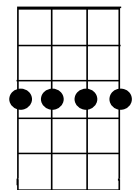

chorus

* Bb Gm Bbm F E7 F6

I'll see you in my dreams, hold you in my dreams

D7 G7 C CM7 C7 *

Someone took you out of my arms, still I feel the thrill of your charms

Bb Gm Bbm F E7 F6

Lips that once were mine, tender eyes that shine

D#6 D C A7 Dm

They will light my way to - night

Bb C F

I'll see you in my dreams

D9

F6

D#6

Instrumental * Bb Gm Bbm / F E7 F6 / D7 / G7 CM7 C7

Bb C F

I'll see you in my dreams

F, Dm, Am, Dm

F, Dm, Am, Dm **THIS LINE SLOWS DOWN**

CMaj7

Stroke all 4 strings downward F chord twice, + end on 8th fret 1st string