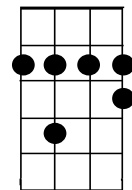

F Dm Am Dm D7 D9 D7

Though the days are long, twilight sings a song

G7 Bb C F Dm Am Dm

Of the happin - ess that used to be

Am E7 Am

Soon my eyes will close, soon I'll find repose

Dm G7 C CM7 C7

And in dreams, you're always near to me

chorus

* Bb Gm Bbm F E7 F6

I'll see you in my dreams, hold you in my dreams

D7 G7 C CM7 C7 *

Someone took you out of my arms, still I feel the thrill of your charms

Bb Gm Bbm F E7 F6

Lips that once were mine, tender eyes that shine

D#6 D C A7 Dm

They will light my way to - night

Bb C F

I'll see you in my dreams

D9

F6

D#6

Instrumental * Bb Gm Bbm / F E7 F6 / D7 / G7 CM7 C7

Bb C F

I'll see you in my dreams

F, Dm, Am, Dm

F, Dm, Am, Dm **THIS LINE SLOWS DOWN**

CMaj7

Stroke all 4 strings downward F chord twice, + end on 8th fret 1st string