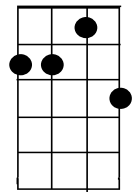

chorus

* Bb Gm Bbm F E7 F6

I'll see you in my dreams, hold you in my dreams

D7 G7 C CM7 C7 *

Someone took you out of my arms, still I feel the thrill of your charms

Bb Gm Bbm F E7 F6

Lips that once were mine, tender eyes that shine

D#6 D C A7 Dm

They will light my way to - night

Bb C F

I'll see you in my dreams

D9

F6

D#6

Instrumental * Bb Gm Bbm / F E7 F6 / D7 / G7 CM7 C7

Bb Gm Bbm F E7 F6

Lips that once were mine, tender eyes that shine

D#6 D C A7 Dm

They will light my lonely way tonight

Bb C F

I'll see you in my dreams

D#6 D C A7 Dm

They will light my lonely way tonight

Bb C F

I'll see you in my dreams

F, Dm, Am, Dm

F, Dm, Am, Dm **THIS LINE SLOWS DOWN**

CMaj7

Stroke all 4 strings downward F chord twice, + end on 8th fret 1st string