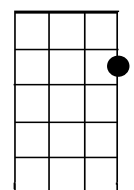

D#6 D C A7 Dm

They will light my way to - night

Bb C F

I'll see you in my dreams

D9

F6

D#6

Instrumental * Bb Gm Bbm / F E7 F6 / D7 / G7 CM7 C7

Bb Gm Bbm F E7 F6

Lips that once were mine, tender eyes that shine

D#6 D C A7 Dm

They will light my lonely way tonight

Bb C F

I'll see you in my dreams

D#6 D C A7 Dm

They will light my lonely way tonight

Bb C F

I'll see you in my dreams

F, Dm, Am, Dm

F, Dm, Am, Dm **THIS LINE SLOWS DOWN**

CMaj7

Stroke all 4 strings downward F chord twice, + end on 8th fret 1st string