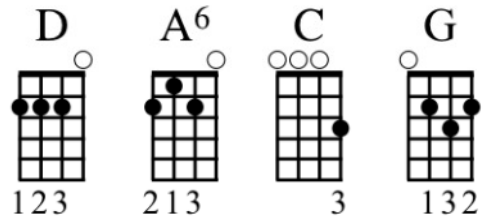

INTRO D/// A6/// C/// G///

D
Verse 1: If you, if you could return

A6
Don't let it burn, Don't let it fade

C
I'm sure I might be rude, but it's just your attitude

G
It's tearing me apart, It's ruining every day

D
And I swore, I swore I would be true

A6
And honey, so did you

C
So why were you holding her hand? Is that the way we stand?

G
Were you lying all the time? Was it just a game to you?

CHORUS

D
But I'm in so deep

C

I thought nothing could go wrong

G

But I was wrong, I was wrong

D

If you, if you could get by

A6

Trying not to lie

C

Things wouldn't be so confused, and I wouldn't feel so used

G

But you always really knew, I just want to be with you

Repeat CHORUS

Instrumental break: D/// A6/// C/// G///

(CHORUS)

D