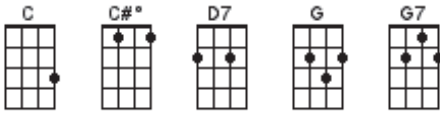

Mama Don't 'llo

Traditional

Intro: **[G] [G7] [C] [C#dim] [G] [D7] [G]** (last 3 lines of 1st verse)

[G] Mama don't 'llo no ukulele playin' round here (Oh, no she don't)

[G] Mama don't 'llo no ukulele playin' round **[D7]** here (Oh, no she don't)

[C] Gonna drink my liquor **[C#dim]** anyhow

[G] Mama don't 'llo no **[D7]** liquor drinkin' round **[G]** here

No Chords

Mama don't 'llo no acapella singin' round here (Oh, no she don't)

Mama don't 'llo no acapella singin' round here (Oh, no she don't)

[G] I don't care what **[G7]** Mama don't 'llo

[C] Gonna go out ramblin' **[C#dim]** anyhow

[G] Mama don't 'llo no **[D7]** midnight ramblin' round **[G]** here

[G] Mama don't 'llo no ukulele playin' round here (Oh, no she don't)

[G] Mama don't 'llo no ukulele playin' round **[D7]** here (Oh, no she don't)

[G] I don't care what **[G7]** Mama don't 'llo,

[C] Gonna play my ukulele **[C#dim]** anyhow

[G] Mama don't 'llo no **[D7]** ukulele playin' round **[G]** here