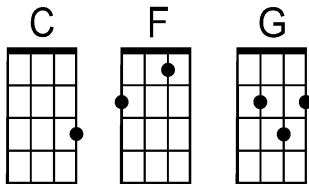

Orange Blossom Special

by Ervin T. Rouse (1938)

Suggested strum: D.DUDUDU (moderately fast tempo)

C
Hey, look yonder comin', comin' down that railroad track
F C
Hey, look yonder comin', comin' down that railroad track.
G C
It's that Orange Blossom special, bringin' my baby back.

Instrumental: C F G C C F G C

C
Goin' down to Florida and get some sand in my shoes
F C
Or maybe California, and get some sand in my shoes.
G C
Ride that Orange Blossom Special and lose these New York blues.

Instrumental: C F G C C F G C

C
They talk about ramblin', she's the fastest train on the line.
F C
They talk about travelin', she's the fastest train on the line.
G C
It's the Orange Blossom Special, rollin' down the seaboard line.