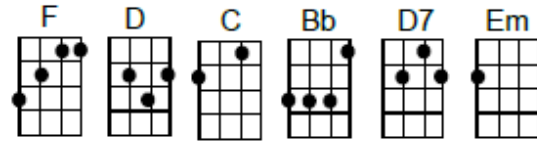

Proud Mary - Creedence Clearwater Revival

Soprano

Baritone

Intro: [F] [D] [F] [D] [F] [D] [C] [Bb] [D]

[G] Left a good job in the city,
Workin' for the man ev'ry night and day
And I never lost one minute of sleepin'
Worryin' 'bout the way things might have been

[D7] Big wheel keep on turnin'

[Em] Proud Mary keep on burnin'

[G] Rollin' rollin' rollin' on the river

[G] Rollin' rollin' rollin' on the river

[F] [D] [F] [D] [F] [D] [C] [Bb] [D]

[G] Cleaned a lot of plates in Memphis
Pumped a lot of pain down in New Orleans
But I never saw the good side of the city
'Til I hitched a ride on a river boat queen

[D7] Big wheel keep on turnin'

[Em] Proud Mary keep on burnin'

[G] Rollin' rollin' rollin' on the river

[G] Rollin' rollin' rollin' on the river

[F] [D] [F] [D] [F] [D] [C] [Bb] [D]

[G] If you come down to the river
Bet you gonna find some people who live
You don't have to worry 'cause you have no money
People on the river are happy to give

[D7] Big wheel keep on turnin'

[Em] Proud Mary keep on burnin'

[G] Rollin' rollin' rollin' on the river

[G] Rollin' rollin' rollin' on the river

[G] Rollin' rollin' rollin' on the river

[F] [D] [F] [D] [F] [D] [C] [Bb] [D]