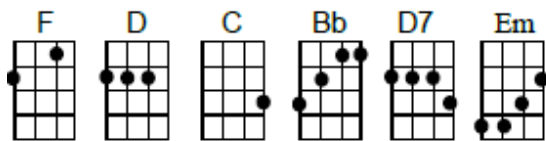

Proud Mary - Creedence Clearwater Revival

Soprano

Baritone

Intro: [F] [D] [F] [D] [F] [D] [C] [Bb] [D]

[G] Left a good job in the city,
Workin' for the man ev'ry night and day
And I never lost one minute of sleepin'
Worryin' 'bout the way things might have been

[D7] Big wheel keep on turnin'

[Em] Proud Mary keep on burnin'

[G] Rollin' rollin' rollin' on the river

[G] Rollin' rollin' rollin' on the river

[F] [D] [F] [D] [F] [D] [C] [Bb] [D]

[G] Cleaned a lot of plates in Memphis
Pumped a lot of pain down in New Orleans
But I never saw the good side of the city
'Til I hitched a ride on a river boat queen

[D7] Big wheel keep on turnin'

[Em] Proud Mary keep on burnin'

[G] Rollin' rollin' rollin' on the river

[G] Rollin' rollin' rollin' on the river

[F] [D] [F] [D] [F] [D] [C] [Bb] [D]

[G] If you come down to the river
Bet you gonna find some people who live
You don't have to worry 'cause you have no money
People on the river are happy to give

[D7] Big wheel keep on turnin'

[Em] Proud Mary keep on burnin'

[G] Rollin' rollin' rollin' on the river

[G] Rollin' rollin' rollin' on the river

[G] Rollin' rollin' rollin' on the river

[F] [D] [F] [D] [F] [D] [C] [Bb] [D]