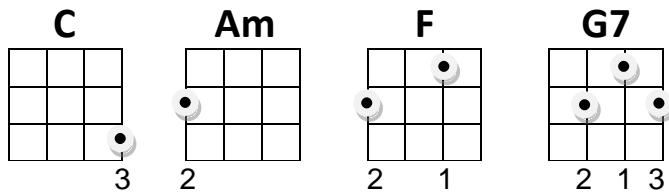

# Stand By Me (Ukulele Chords)

Ben E King

then slide 3<sup>rd</sup> finger to 3<sup>rd</sup> fret for C again

C Am  
When the night has come (2 3 4, 1) And the land is dark

F G7 C  
And the moon is the only light we'll see

C Am  
No I won't be afraid, no I (4, 1) won't be afraid

F G7 C /// Stop! (3 beats on 'me' then no playing again til 'stand')  
Just as long as you stand, stand by me

## CHORUS

And darlin', darlin',

C Am  
stand by me, oh stand by me (2 3 4 ...)

F G7 C  
..1) Stand by me, (1) stand by me, (1) stand by me.

## VERSE 2

C Am  
If the sky that we look upon (3 4, 1) Should tumble and fall

F G7 C  
And the mountains should crumble to the sea

C Am  
I wont cry, I wont cry, no I (4, 1) won't shed a tear

F G7 C  
Just as long as you stand, stand by me