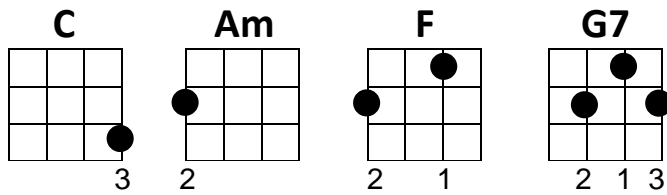

Stand By Me (Ukulele Chords)

Ben E King

then slide 3rd finger to 3rd fret for C again

C Am
When the night has come (2 3 4, 1) And the land is dark

F G7 C
And the moon is the only light we'll see

C Am
No I won't be afraid, no I ----- won't be afraid

F G7 C /// Stop! (3 beats on 'me' then no playing again til 'stand')
Just as long as you stand, stand by me

CHORUS

And darlin', darlin',

C Am
stand by me, oh stand by me (2 3 4 ...)

F G7 C
..1) Stand by me, (1) stand by me, (1) stand by me.

VERSE 2

C Am
If the sky that we look upon (3 4, 1) Should tumble and fall

F G7 C
And the mountains should crumble to the sea

C Am
I wont cry, I wont cry, no I ----- won't shed a tear

F G7 C
Just as long as you stand, stand by me