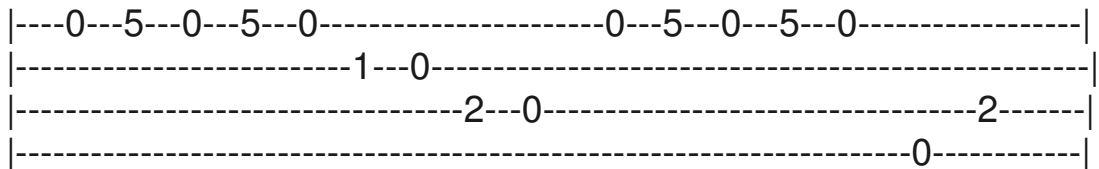

**THE GOOD, THE BAD AND THE UGLY v1 22/09/15**

(Tablature)

(Chords)

Try playing the special strum rhythm!

Dm	G
Dm	C
BbΔ7	C
BbΔ7 / / C *	Dm

Bbmaj7