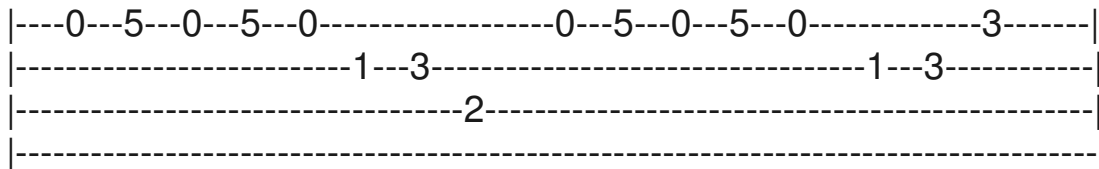

**THE GOOD, THE BAD AND THE UGLY v1 22/09/15**

(Tablature)

(Chords)

Try playing the special strum rhythm!

Dm	G
Dm	C
BbΔ7	C
BbΔ7 / / C *	Dm

Bbmaj7