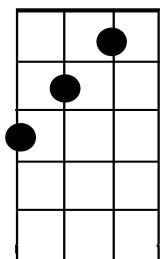

**THE GOOD, THE BAD AND THE UGLY v1 22/09/15**

(Tablature)

(Chords)

Try playing the special strum rhythm!

Dm	G
Dm	C
BbΔ7	C
BbΔ7 / / C *	Dm

Bbmaj7