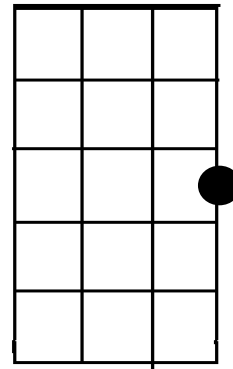

TOM DOOLEY

key of C

SPA STRUMMERS

for ukulele arranged by David Jenkins

-----CHORUS

C
 Hang down your head, Tom Dooley
 Hang down your head and cry **G7**
 Hang down your head, Tom Dooley

C
 Poor boy, you're bound to die

C
 I met her on the mountain
 There I took her life **G7**

Met her on the mountain
 Stabbed her with my knife **C**

-----CHORUS

C
 This time tomorrow mornin' **G7**
 Reckon where I'd be
 Hadn't a-been for Sheriff Grayson **C**
 I'd a-been in Tennes-see

-----CHORUS

C
 This time tomorrow mornin' **G7**
 Reckon where I'll be
 Down in some lonesome valley
 Hangin' from a white oak tree **C**

-----CHORUS

G7 **C**
 Poor boy, you're bound to die (3 times)

C chord