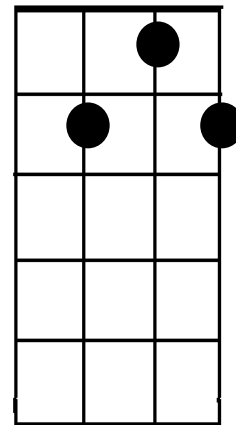

TOM DOOLEY

key of C

SPA STRUMMERS

for ukulele arranged by David Jenkins

-----CHORUS

C
 Hang down your head, Tom Dooley
 Hang down your head and cry **G7**
 Hang down your head, Tom Dooley

C
 Poor boy, you're bound to die

C
 I met her on the mountain
 There I took her life **G7**

Met her on the mountain
 Stabbed her with my knife **C**

-----CHORUS

C
 This time tomorrow mornin' **G7**
 Reckon where I'd be
 Hadn't a-been for Sheriff Grayson **C**
 I'd a-been in Tennes-see

-----CHORUS

C
 This time tomorrow mornin' **G7**
 Reckon where I'll be
 Down in some lonesome valley
 Hangin' from a white oak tree **C**

-----CHORUS

G7 **C**
 Poor boy, you're bound to die (3 times)

C chord