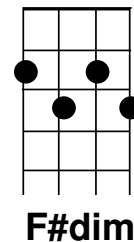

Intro - Bass run up G A B then first line strum only twice

C B7 Ab G

Stars shining bright above you

C B7 A A7

Night breezes seem to whisper "I love you"

F Fm

Birds singing in a sycamore tree

C F#dim G7

Dream a little dream of me

C B7 Ab G

Say "Nightie-night" and kiss me

C B7 A A7

Just hold me tight and tell me you'll miss me

F Fm

While I'm alone and blue as can be

C F#dim G7 C E7

Dream a little dream of me

A Gbm Bm E7

Stars fading but I linger on, dear

A Gbm Bm E7

Still craving your kiss

A Gbm Bm E7

I'm longing to linger till dawn, dear

A Gbm F#dim G7

Just saying th.....is:

C B7 Ab G

Sweet dreams till sunbeams find you

C B7 A A7

Sweet dreams that leave all worries far behind you

F Fm

But in your dreams whatever they be

C F#dim G7 C

Dream a little dream of me