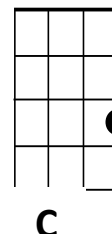

1-2 / 1-2-3-4

strums to try: either Dud / Dud / Dud etc

Or:- Dduud / Dduud / Dduud etc

(C) Baby let me be, your **(F)** lovin' teddy **(C)** bear**(F)** Put a chain around my neck, and lead me any**(C)** whereOh let me **(G)** be **STOP** (oh let him be)Your teddy bear **(C)** **(C7)**

C

F

-----**Chorus:**-----**(F)** I don't wanna be a **(G)** tiger**(F)** Cause tigers play too **(G)** rough**(F)** I don't wanna be a **(G)** lion**(F)** Cause lions ain't the **(G)** kind you love e**(C)**nough **STOP**Just wanna **(C)** be, your teddy bear**(F)** Put a chain around my neck, and lead me any**(C)** whereOh let me **(G)** be **STOP** (oh let him be)Your teddy **(C)** bear