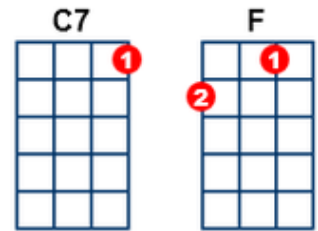

Roy Orbison

Roy Orbison - <https://www.youtube.com/watch?v=ex2MsgpPafo>

(this is original of F – ladies to sing their parts)

Intro BASS F F C C x 4
Intro BODHRAN dumdum dumdum x 4

MEN

(F) I feel so bad I've got a worried mind

(C7) I'm so lonesome all the time

Since I left my baby behind on (F) Blue Bayou (blue bayou)

Saving nickels, saving dimes, (C7) working 'till the sun don't shine

Looking forward to happier times on (F) Blue Bayou

LADIES

I'm going back some day come what may to (C7) Blue Bayou

Where you sleep all day and the catfish play on (F) Blue Bayou

All those fishing boats with their (Faug) sails afloat

If (Bb) I could only (Bbm) see

the (Bb) silver moon and the (Bbm) evening tide

Oh, (F) some sweet day gonna (C7) take away this (F) hurtin' inside

ALL

Well I'll (C7) never be blue,

my dreams come true on (SLOW) Blue Ba(F)you....

(blue blue blue blue bayou)