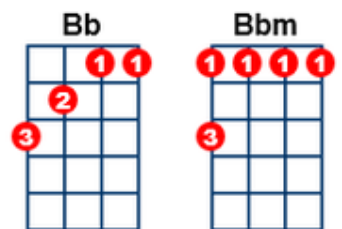

Roy Orbison

Roy Orbison - <https://www.youtube.com/watch?v=ex2MsgpPafo>

(this is original of F – ladies to sing their parts)

Intro BASS F F C C x 4
Intro BODHRAN dumdum dumdum x 4

MEN

(F) I feel so bad I've got a worried mind

LADIES

I'm going back some day come what may to (C7) Blue Bayou

Where you sleep all day and the catfish play on (F) Blue Bayou

All those fishing boats with their (Faug) sails afloat

If (Bb) I could only (Bbm) see

That fa(F)miliar sunrise through (C7) sleepy eyes,

How (F) happy I'd be

MEN

(blue blue blue..) (F) Go to see my baby again

(C7) And to be with some of my friends

Maybe I'd be happy then on (F) Blue Bayou

Saving nickels, saving dimes, (C7) working 'till the sun don't shine

Looking forward to happier times on (F) Blue Bayou

LADIES

I'm going back some day, gonna stay on (C7) Blue Bayou

Where the folks are fine and the world is mine on (F) Blue Bayou

Oh, that boy of mine (Faug) by my side