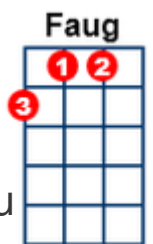

Roy Orbison

Roy Orbison - <https://www.youtube.com/watch?v=ex2MsgpPafo>

(this is original of F – ladies to sing their parts)

Intro BASS F F C C x 4
Intro BODHRAN dumdum dumdum x 4

MEN

(F) I feel so bad I've got a worried mind

(C7) I'm so lonesome all the time

Since I left my baby behind on (F) Blue Bayou (blue bayou)

Saving nickels, saving dimes, (C7) working 'till the sun don't shine

Looking forward to happier times on (F) Blue Bayou

LADIES

I'm going back some day come what may to (C7) Blue Bayou

Where you sleep all day and the catfish play on (F) Blue Bayou

All those fishing boats with their (Faug) sails afloat

If (Bb) I could only (Bbm) see

That fa(F)miliar sunrise through (C7) sleepy eyes,

How (F) happy I'd be

MEN

(blue blue blue..) (F) Go to see my baby again

(C7) And to be with some of my friends

Maybe I'd be happy then on (F) Blue Bayou

Saving nickels, saving dimes, (C7) working 'till the sun don't shine