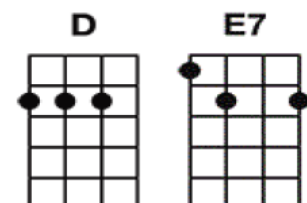

Can't Take My Eyes Off You SPA STRUMMERS dj 29/11/22 V1

(Crewe & Gaudio) Franki Valli / Andy Williams

[intro] (G)

You're just too (G) good to be true
Can't take my (Gmaj7) eyes off of you
You'd be like (G7) heaven to touch
I wanna (C) hold you so much
At long last (Cm) love has arrived
And I thank (G) God I'm alive
You're just too (A) good to be true (Cm)
Can't take my (G) eyes off of you

Pardon the (G) way that I stare
There's nothing (Gmaj7) else to compare
The sight of (G7) you leaves me weak
There are no (C) words left to speak
But if you (Cm) feel like I feel
Please let me (G) know that it's real
You're just too (A) good to be true (Cm)
Can't take my (G) eyes off of you

PRE-CHORUS

(Am) Daa da... daa da... daa (D) da-da-da
(G) Daa da... daa da... daa (Em) da-da-da
(Am) Daa da... daa da... daa (D) da-da-da
(G) Da da... da da... (E7) daaaaaa [stop]

CHORUS

I love you (Am) baby... if it's (D) quite all right
I need you (G) baby... to warm the (Em) lonely night
I love you (Am) baby... (D) trust in me when I (G) say (E7)
Oh pretty (Am) baby... don't bring me (D) down I pray
Oh pretty (G) baby... now that I (Em) found you stay
And let me (Am) love you baby... let me (D7) love you

You're just too (G) good to be true
Can't take my (Gmaj7) eyes off of you
You'd be like (G7) heaven to touch
I wanna (C) hold you so much
At long last (Cm) love has arrived
And I thank (G) God I'm alive
You're just too (A) good to be true (Cm)
Can't take my (G) eyes off of you