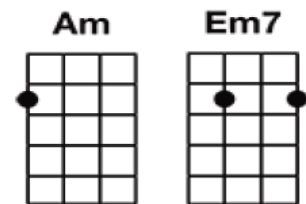

Can't Take My Eyes Off You SPA STRUMMERS dj 29/11/22 V1

(Crewe & Gaudio) Franki Valli / Andy Williams

[intro] (G)

You're just too (G) good to be true
Can't take my (Gmaj7) eyes off of you
You'd be like (G7) heaven to touch
I wanna (C) hold you so much
At long last (Cm) love has arrived
And I thank (G) God I'm alive
You're just too (A) good to be true (Cm)
Can't take my (G) eyes off of you

Pardon the (G) way that I stare
There's nothing (Gmaj7) else to compare
The sight of (G7) you leaves me weak
There are no (C) words left to speak
But if you (Cm) feel like I feel
Please let me (G) know that it's real
You're just too (A) good to be true (Cm)
Can't take my (G) eyes off of you

PRE-CHORUS

(Am) Daa da... daa da... daa (D) da-da-da
(G) Daa da... daa da... daa (Em) da-da-da
(Am) Daa da... daa da... daa (D) da-da-da
(G) Da da... da da... (E7) daaaaaa [stop]

CHORUS

I love you (Am) baby... if it's (D) quite all right
I need you (G) baby... to warm the (Em) lonely night
I love you (Am) baby... (D) trust in me when I (G) say (E7)
Oh pretty (Am) baby... don't bring me (D) down I pray
Oh pretty (G) baby... now that I (Em) found you stay
And let me (Am) love you baby... let me (D7) love you

You're just too (G) good to be true
Can't take my (Gmaj7) eyes off of you
You'd be like (G7) heaven to touch
I wanna (C) hold you so much
At long last (Cm) love has arrived
And I thank (G) God I'm alive
You're just too (A) good to be true (Cm)
Can't take my (G) eyes off of you