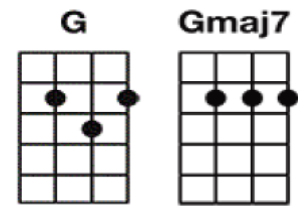

Can't Take My Eyes Off You SPA STRUMMERS dj 29/11/22 V1

(Crewe & Gaudio) Franki Valli / Andy Williams

[intro] (G)

You're just too (G) good to be true
Can't take my (Gmaj7) eyes off of you
You'd be like (G7) heaven to touch
I wanna (C) hold you so much
At long last (Cm) love has arrived
And I thank (G) God I'm alive
You're just too (A) good to be true (Cm)
Can't take my (G) eyes off of you

Pardon the (G) way that I stare
There's nothing (Gmaj7) else to compare
The sight of (G7) you leaves me weak
There are no (C) words left to speak
But if you (Cm) feel like I feel
Please let me (G) know that it's real
You're just too (A) good to be true (Cm)
Can't take my (G) eyes off of you

PRE-CHORUS

(Am) Daa da... daa da... daa (D) da-da-da
(G) Daa da... daa da... daa (Em) da-da-da
(Am) Daa da... daa da... daa (D) da-da-da
(G) Da da... da da... (E7) daaaaaa [stop]

CHORUS

I love you (Am) baby... if it's (D) quite all right
I need you (G) baby... to warm the (Em) lonely night
I love you (Am) baby... (D) trust in me when I (G) say (E7)
Oh pretty (Am) baby... don't bring me (D) down I pray
Oh pretty (G) baby... now that I (Em) found you stay
And let me (Am) love you baby... let me (D7) love you

You're just too (G) good to be true
Can't take my (Gmaj7) eyes off of you
You'd be like (G7) heaven to touch
I wanna (C) hold you so much
At long last (Cm) love has arrived
And I thank (G) God I'm alive
You're just too (A) good to be true (Cm)
Can't take my (G) eyes off of you