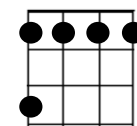

F Dm Am Dm D7 D9 D7

Though the days are long, twilight sings a song

G7 Bb C F Dm Am Dm

Of the happin - ess that used to be

Am E7 Am

Soon my eyes will close, soon I'll find repose

Dm G7 C CM7 C7

And in dreams, you're always near to me

CHORUS

* Bb Gm Bbm F E7 F6

I'll see you in my dreams, hold you in my dreams

D7 G7 C CM7 C7 *

Someone took you out of my arms, still I feel the thrill of your charms

Bb Gm Bbm F E7 F6

Lips that once were mine, tender eyes that shine

D#6 D C A7 Dm

They will light my way to - night

Bb C C6 F

I'll see you in my dreams

D9

F6

Bbm

Instrumental * preferably picked - as CHORUS - hum

Bb C C6 F

I'll see you in my dreams Dm, Am, Dm,

F, Dm, Am, Dm **THIS LINE SLOWS DOWN**

C6

D#6

CM7

Stroke all 4 strings downward F chord twice, + end on 8th fret 1st string