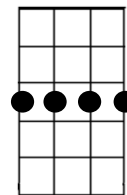

CHORUS

* Bb Gm Bbm F E7 F6

I'll see you in my dreams, hold you in my dreams

D7 G7 C CM7 C7 *

Someone took you out of my arms, still I feel the thrill of your charms

Bb Gm Bbm F E7 F6

Lips that once were mine, tender eyes that shine

D#6 D C A7 Dm

They will light my way to - night

Bb C C6 F

I'll see you in my dreams

D9

F6

Bbm

Instrumental * preferably picked - as CHORUS - hum

Bb Gm Bbm F E7 F6

Lips that once were mine, tender eyes that shine

D#6 D C A7 Dm

They will light my way tonight

Bb C C6 F

I'll see you in my dreams

D#6 D C A7 Dm

They will light my lonely way tonight

Bb C C6 F

I'll see you in my dreams Dm, Am, Dm,

F, Dm, Am, Dm **THIS LINE SLOWS DOWN**

C6

D#6

CM7

Stroke all 4 strings downward F chord twice, + end on 8th fret 1st string