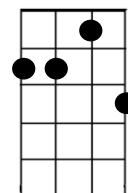

CHORUS

* Bb Gm Bbm F E7 F6

I'll see you in my dreams, hold you in my dreams

D7 G7 C CM7 C7 *

Someone took you out of my arms, still I feel the thrill of your charms

Bb Gm Bbm F E7 F6

Lips that once were mine, tender eyes that shine

D#6 D C A7 Dm

They will light my way to - night

Bb C C6 F

I'll see you in my dreams

D9

F6

Bbm

Instrumental * preferably picked - as CHORUS - hum

Bb C C6 F

I'll see you in my dreams Dm, Am, Dm,

F, Dm, Am, Dm **THIS LINE SLOWS DOWN**

C6

D#6

CM7

Stroke all 4 strings downward F chord twice, + end on 8th fret 1st string