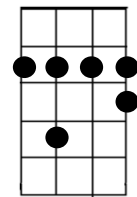

F Dm Am Dm D7 D9 D7

Though the days are long, twilight sings a song

G7 Bb C F Dm Am Dm

Of the happin - ess that used to be

Am E7 Am

Soon my eyes will close, soon I'll find repose

Dm G7 C CM7 C7

And in dreams, you're always near to me

CHORUS

* Bb Gm Bbm F E7 F6

I'll see you in my dreams, hold you in my dreams

D7 G7 C CM7 C7 *

Someone took you out of my arms, still I feel the thrill of your charms

Bb Gm Bbm F E7 F6

Lips that once were mine, tender eyes that shine

D#6 D C A7 Dm

They will light my way to - night

Bb C C6 F

I'll see you in my dreams

D9

F6

Bbm

Instrumental * preferably picked - as CHORUS - hum

Bb C C6 F

I'll see you in my dreams Dm, Am, Dm,

F, Dm, Am, Dm **THIS LINE SLOWS DOWN**

C6

D#6

CM7

Stroke all 4 strings downward F chord twice, + end on 8th fret 1st string