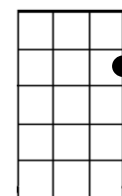

Bb C C6 F

I'll see you in my dreams Dm, Am, Dm,

F, Dm, Am, Dm **THIS LINE SLOWS DOWN**

C6

D#6

CM7

Stroke all 4 strings downward F chord twice, + end on 8th fret 1st string