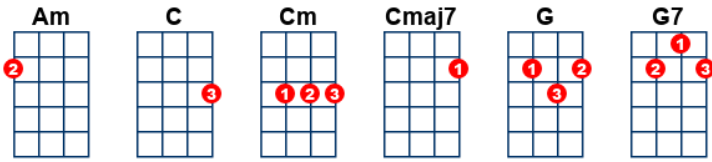

# Islands In The Stream

key:G, artist:Kenny Rogers, Dolly Parton writer:Barry, Robin & Maurice Gibb

<https://www.youtube.com/watch?v=HQW7I62TNOw> Capo on 2

[G] [C]\* [G] [G] [C]\* [G]

[G] Baby when I met you there was peace unknown  
I set out to get you with a [G7] fine tooth comb  
I was [C] soft inside there was something going [G] on [C]\* [G]  
[G] You do something to me that I can't explain  
Hold me closer and I [G7] feel no pain every [C] beat of my heart  
We got something going [G] on

Tender love is [Cmaj7] blind it requires a dedication  
[Cm] All this love we feel needs no conversation  
We [G] ride it together uh huh, makin' love with each other uh huh

Islands [G] in the stream that is what [C] we are  
No one in [Am] between, how can we be wrong  
Sail a-[G]way with me, to a-[C]nother world  
And we re-[G]ly on each other uh huh  
From one [Am] lover to another uh [G] huh

*key change ignored*

[G] I can't live without you if the love was gone  
Everything is nothing when you've [G7] got no one  
And you did [C] walk in the night,  
slowly losing sight of the [G] real thing [C]\* [G]  
[G] That won't happen to us and we got no doubt  
Too deep in love and we got [G7] no way out  
And the [C] message is clear  
This could be the year for the [G] real thing

No more will you [Cmaj7] cry, baby I will hurt you never  
We [Cm] start and end as one in love forever we can  
[G] Ride it together uh huh, makin' love with each other uh huh

Islands [G] in the stream that is what [C] we are  
No one in [Am] between, how can we be wrong  
Sail a-[G]way with me, to a-[C]nother world