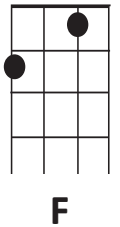

1-2 / 1-2-3-4

strums to try: either Dud / Dud / Dud etc
Or:- Dduud / Dduud / Dduud etc

(C) Baby let me be, your (F) lovin' teddy (C) bear
(F) Put a chain around my neck, and lead me any(C) where
Oh let me (G) be STOP (oh let him be)
Your teddy bear (C) (C7)

-----Chorus:-----

(F) I don't wanna be a (G) tiger
(F) Cause tigers play too (G) rough
(F) I don't wanna be a (G) lion
(F) Cause lions ain't the (G) kind you love e(C)nough STOP
Just wanna (C) be, your teddy bear
(F) Put a chain around my neck, and lead me any(C) where
Oh let me (G) be STOP (oh let him be)
Your teddy (C) bear

(C) Baby let me be, a(F)round you every (C) night
(F) Run your fingers through my hair
And cuddle me real (C) tight
Oh let me (G) be STOP (oh let him be)
Your teddy (C) bear (C7)

(F) I don't wanna be a (G) tiger
(F) Cause tigers play too (G) rough
(F) I don't wanna be a (G) lion
(F) Cause lions ain't the (G) kind you love e(C)nough STOP
Just wanna (C) be, your teddy bear
(F) Put a chain around my neck, and lead me any(C) where
Oh let me (G) be STOP (oh let him be)
Your teddy (C) bear
Oh let me (G) be STOP (oh let me be)
Your teddy (C) bear,
I just wanna be your (G) teddy (C) bear STOP