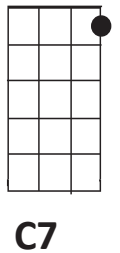

1-2 / 1-2-3-4

strums to try: either Dud / Dud / Dud etc
Or:- Dduud / Dduud / Dduud etc

(C) Baby let me be, your (F) lovin' teddy (C) bear
(F) Put a chain around my neck, and lead me any(C) where
Oh let me (G) be STOP (oh let him be)
Your teddy bear (C) (C7)

-----Chorus:-----

(F) I don't wanna be a (G) tiger
(F) Cause tigers play too (G) rough
(F) I don't wanna be a (G) lion
(F) Cause lions ain't the (G) kind you love e(C)nough STOP
Just wanna (C) be, your teddy bear
(F) Put a chain around my neck, and lead me any(C) where
Oh let me (G) be STOP (oh let him be)
Your teddy (C) bear

(C) Baby let me be, a(F)round you every (C) night
(F) Run your fingers through my hair
And cuddle me real (C) tight
Oh let me (G) be STOP (oh let him be)
Your teddy (C) bear (C7)

(F) I don't wanna be a (G) tiger
(F) Cause tigers play too (G) rough
(F) I don't wanna be a (G) lion
(F) Cause lions ain't the (G) kind you love e(C)nough STOP
Just wanna (C) be, your teddy bear
(F) Put a chain around my neck, and lead me any(C) where
Oh let me (G) be STOP (oh let him be)
Your teddy (C) bear
Oh let me (G) be STOP (oh let me be)
Your teddy (C) bear,
I just wanna be your (G) teddy (C) bear STOP