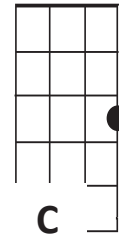

1-2 / 1-2-3-4

strums to try: either Dud / Dud / Dud etc
Or:- Dduud / Dduud / Dduud etc

(C) Baby let me be, your (F) lovin' teddy (C) bear
(F) Put a chain around my neck, and lead me any(C) where
Oh let me (G) be STOP (oh let him be)
Your teddy bear (C) (C7)

-----Chorus:-----

(F) I don't wanna be a (G) tiger
(F) Cause tigers play too (G) rough
(F) I don't wanna be a (G) lion
(F) Cause lions ain't the (G) kind you love e(C)nough STOP
Just wanna (C) be, your teddy bear
(F) Put a chain around my neck, and lead me any(C) where
Oh let me (G) be STOP (oh let him be)
Your teddy (C) bear

(C) Baby let me be, a(F)round you every (C) night
(F) Run your fingers through my hair
And cuddle me real (C) tight
Oh let me (G) be STOP (oh let him be)
Your teddy (C) bear (C7)

(F) I don't wanna be a (G) tiger
(F) Cause tigers play too (G) rough
(F) I don't wanna be a (G) lion
(F) Cause lions ain't the (G) kind you love e(C)nough STOP
Just wanna (C) be, your teddy bear
(F) Put a chain around my neck, and lead me any(C) where
Oh let me (G) be STOP (oh let him be)
Your teddy (C) bear
Oh let me (G) be STOP (oh let me be)
Your teddy (C) bear,
I just wanna be your (G) teddy (C) bear STOP